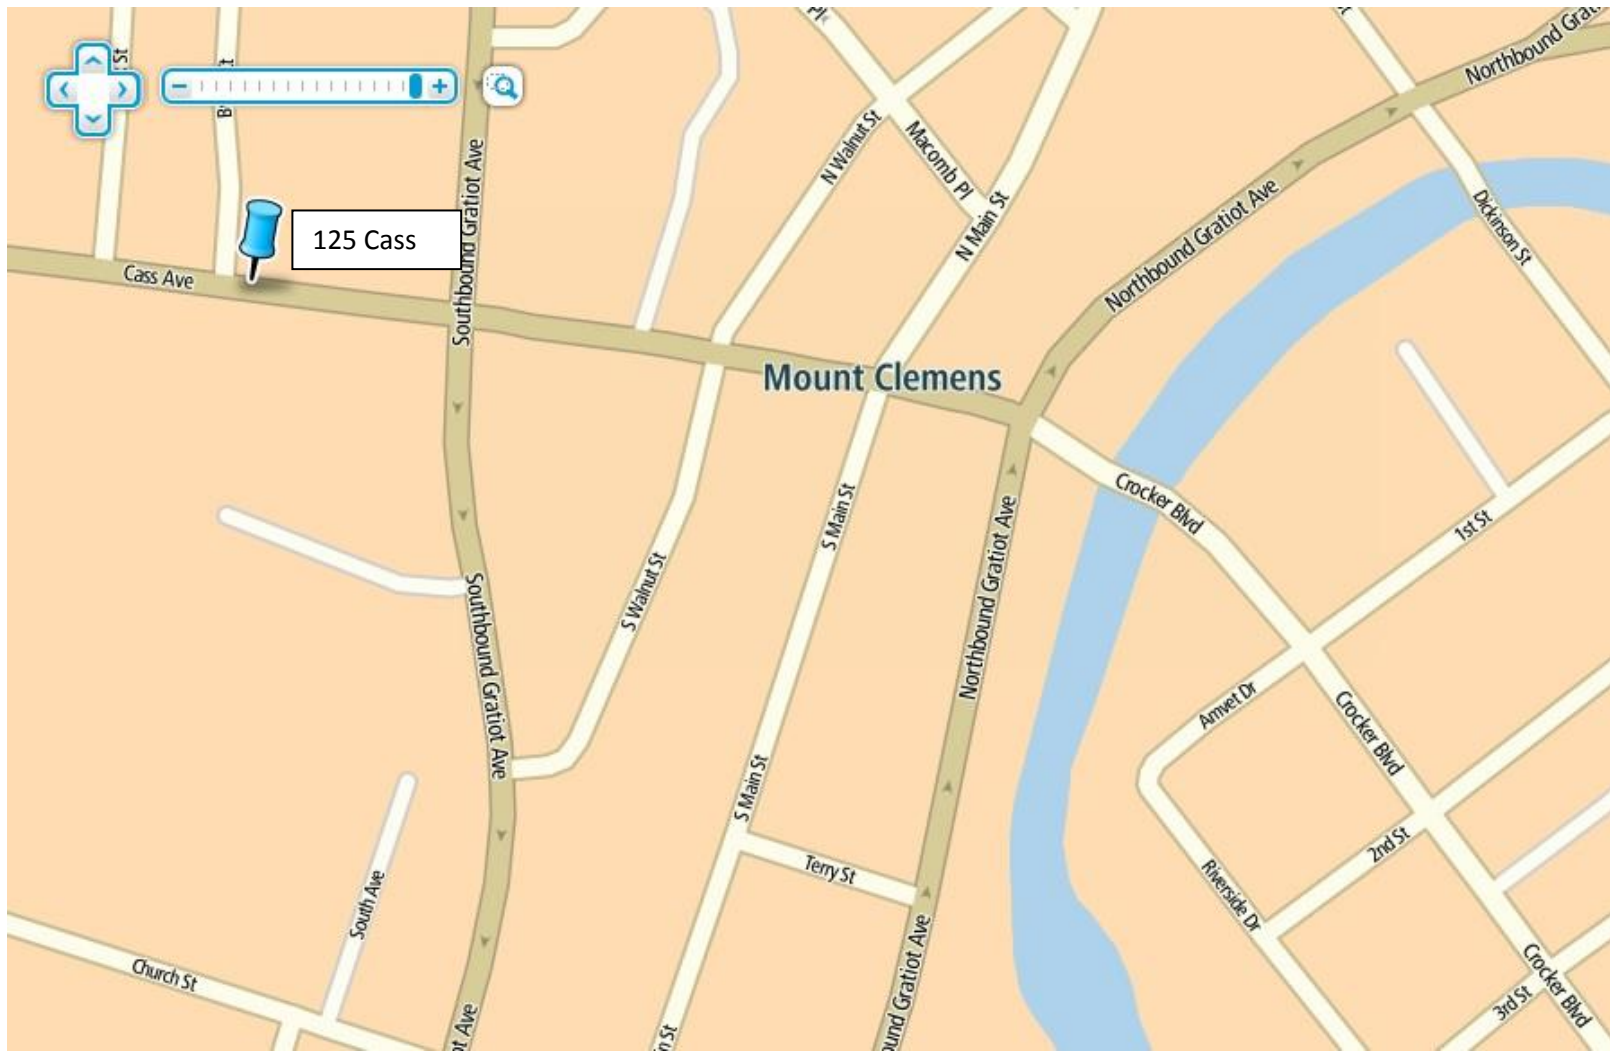

Mount Clemens Public Library
125 Cass Avenue
Mount Clemens, Michigan

Directions: I-94 to Exit 236 East (Metropolitan Parkway/16 Mile) toward Lake St Clair Metro Park.
Take Crocker Blvd. North (left turn lane). Crocker becomes Cass Avenue at Gratiot.

Continuation showing Crocker Blvd turning into Cass Avenue.