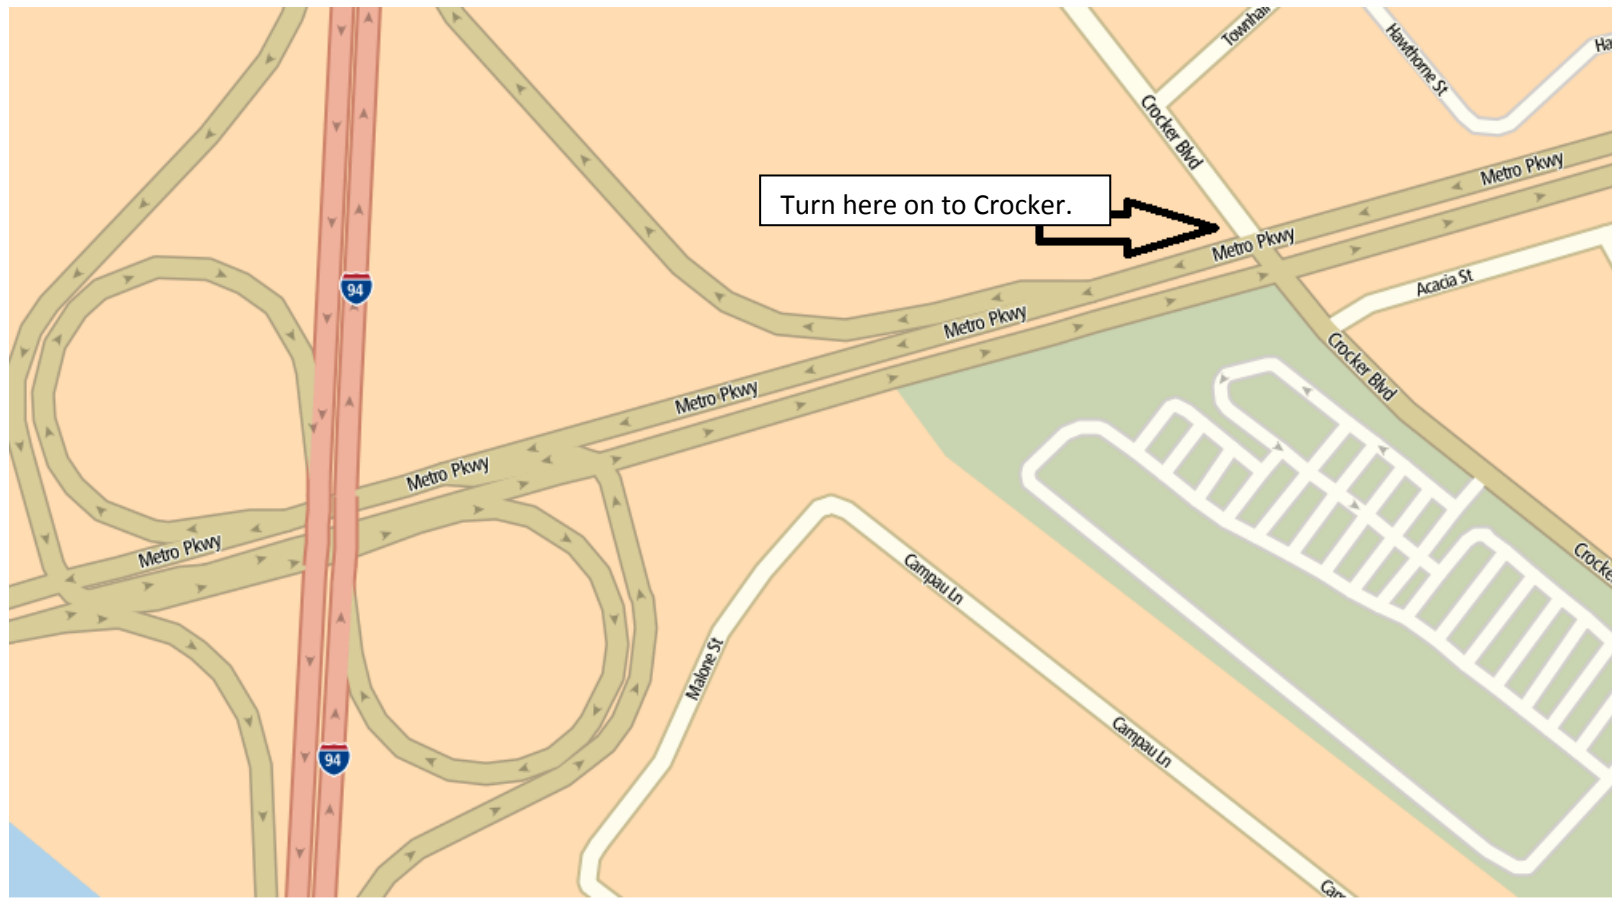

Mount Clemens Public Library
125 Cass Avenue
Mount Clemens, Michigan

Directions: I-94 to Exit 236 East (Metropolitan Parkway/16 Mile) toward Lake St Clair Metro Park.
Take Crocker Blvd. North (left turn lane). Crocker becomes Cass Avenue at Gratiot.

Continuation showing Crocker Blvd turning into Cass Avenue.